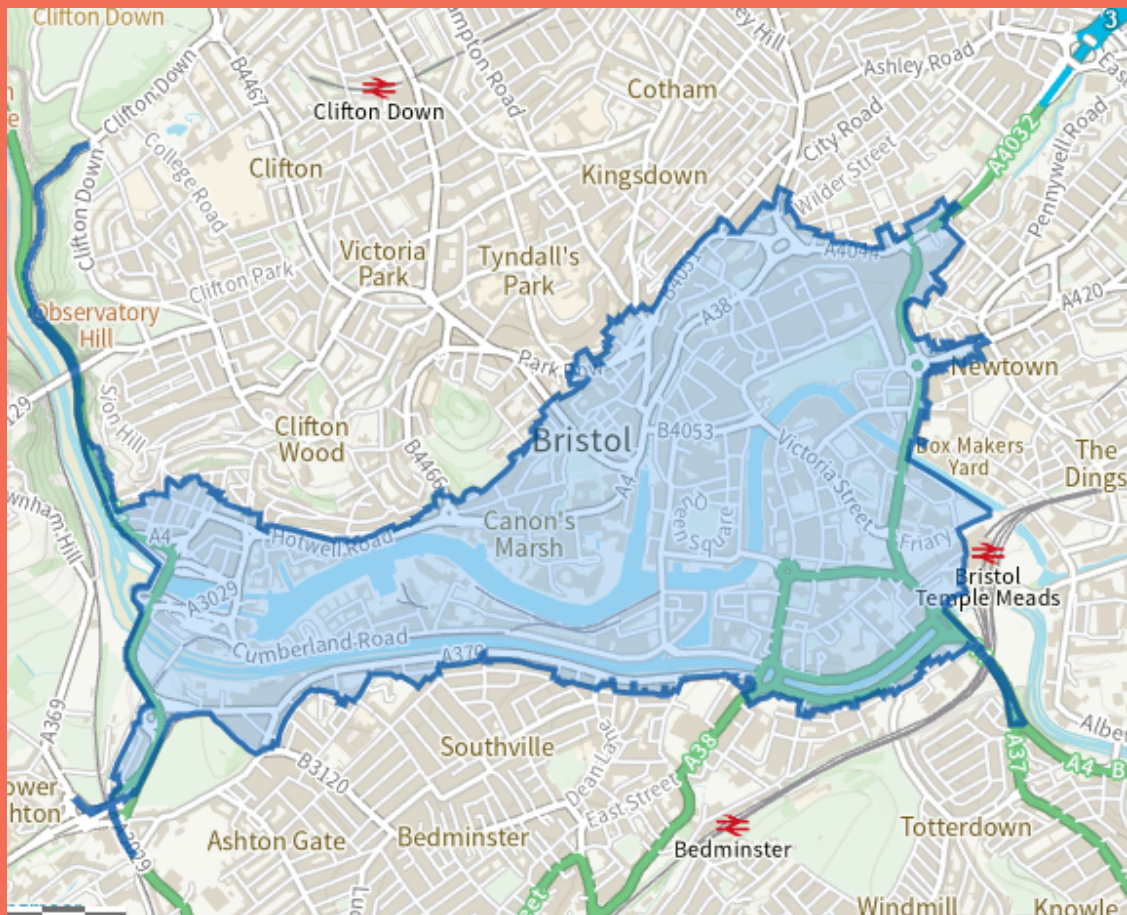

You may be able to apply for an exemption from Bristol's Clean Air Zone charge if you meet the eligibility criteria and own a vehicle that does not meet the zone's emission standards.

There will be temporary exemptions specific to Bristol as well as national exemptions for all UK Clean Air Zones.

Check whether your vehicle meets the zone's emission standards on the government's online vehicle checker (GOV.UK).

Bristol exemptions

There will be temporary exemptions in Bristol until the end of 2022 for eligible groups, including:

- Residents in the zone
- People working within the zone and earning less than £26,000 a year
- Blue Badge holders
- Patients and visitors attending hospitals in the zone, they can register their vehicle at their appointment to avoid the charge

[Find out more](#)

Bristol's Clean Air Zone Map

[Find out more](#)